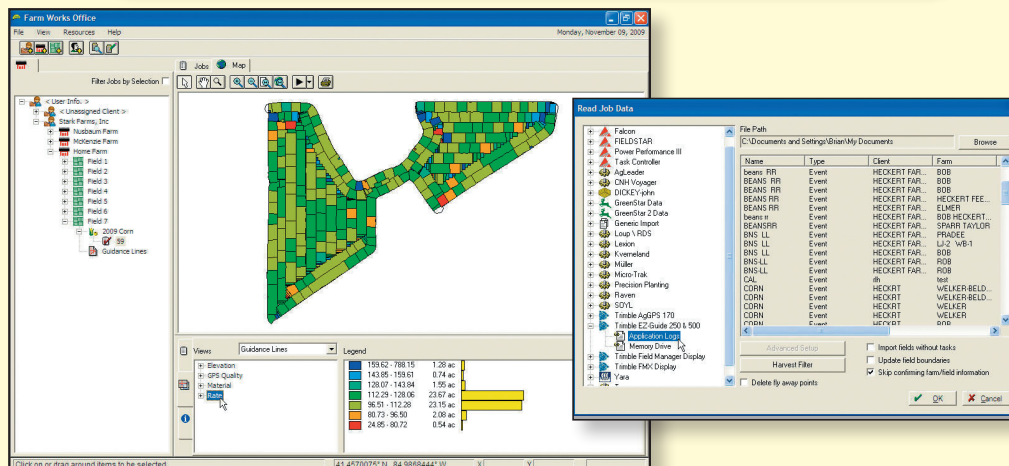

VIEW AND PRINT MAPS

FEATURES:

- Read and write data from a wide range of precision farming devices.
- Build a list of clients, farms, and field names and write the data to precision farming devices for data management.
- View and print maps with legend.
- Can be upgraded to Farm Works office solutions for additional field reporting, layering, accounting, and mapping analysis.
- Display and print guidance paths from supported precision farming devices.

OFFICE REQUIREMENTS:

- Desktop computer with Microsoft® Windows® 2000 or higher (includes Windows XP, Windows Vista®, and Windows 7).

www.farmworks.com

Farm Works Information Management
A Division of Trimble
P.O. Box 250
Hamilton, IN 46742
USA

+1 800-225-2848

+1 260-488-3492

+44 1786-465100

+61 (3) 8680-7222

**FARM
WORKS**
SOFTWARE

A DIVISION OF TRIMBLE